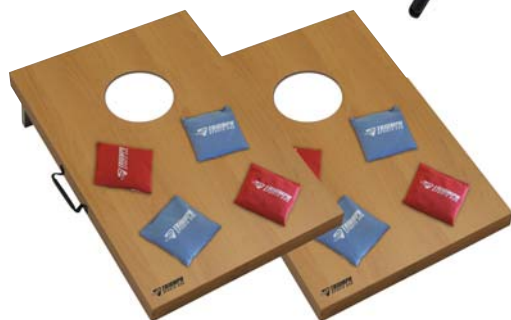

### 21-2001C - Ace 600

- Target size: 13.75"
- Features 25 games with 61 variations
- Accommodates up to 8 players
- Voice reminder
- Auto power off and sleep mode
- Durable wood cabinet with dart holder
- Includes: 6 deluxe soft darts and 24 tips
- AC/DC adapter included

### 35-7069C - Washer Toss

- Sturdy and compact construction
- Boards lock together for easy transit
- Convenient carry handle
- 6 washers
- 2 washer boxes
- Set up size: 14"L x 14"W

*shown with 4-color  
process decal*

**shown locked together**

### 35-7015C - Ladder Toss

- 2 ladders
- 6 bolas
- 1 carrying bag
- Set up size: 36.25"H x 23.75"W